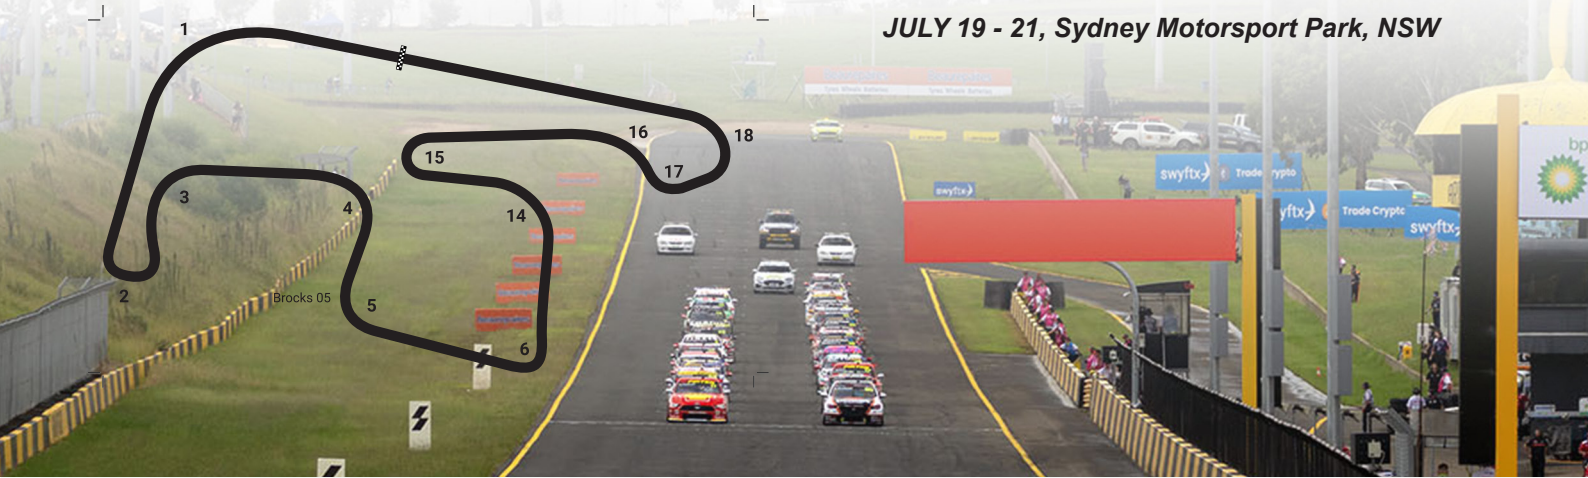

JULY 19 - 21, Sydney Motorsport Park, NSW

TRACK DIRECTION // Anti-Clockwise
RACE FORMAT // 2x200km
TYRE // SOFT

TRACK LENGTH // 3.91km
AVERAGE SPEED // 154km/h
TOP SPEED // 265km/h

TV TIMES (AEST)

Day	Fox Sports / Kayo	7 Network
Friday	12:15 PM	
Saturday	12:00 PM	
Sunday	9:30 AM	

Saturday

Start	Category	Session	Duration
11:25	Supercars	25 mins	Pit Stop Practice
12:00	V8 SuperUtes	25 mins	Race 2
12:35	National Sport Sedans	25 mins	Race 1
13:05	Touring Car Masters	20 mins	Trophy Race
13:35	Porsche Carrera Cup	30 mins	Qualifying
14:15	TGRA GR Cup	15 mins	Qualifying
14:50	Supercars	15 mins	Qual - R15
15:20	V8 SuperUtes	20 mins	Race 3
15:50	National Sport Sedans	20 mins	Race 2
16:20	Touring Car Masters	30 mins	Race 1
16:55	Supercars	30 mins	TTSO - R15
17:40	TGRA GR Cup	20 mins	Race 1
18:10	Porsche Carrera Cup	25 mins	Race 1
19:35	Supercars	51 laps	Race 15

Sunday

Start	Category	Session	Duration
9:30	Touring Car Masters	20 mins	Race 2
10:00	TGRA GR Cup	25 mins	Race 2
10:35	Porsche Carrera Cup	45 mins	Race 2
11:30	National Sport Sedans	20 mins	Race 3
12:05	Supercars	15 mins	Qual - R16
12:35	Touring Car Masters	20 mins	Race 3
13:05	V8 SuperUtes	20 mins	Race 4
13:40	Supercars	30 mins	TTSO - R16
14:25	TGRA GR Cup	20 mins	digg.co
14:55	Porsche Carrera Cup	25 mins	Race 3
16:05	Supercars	51 laps	Race 16